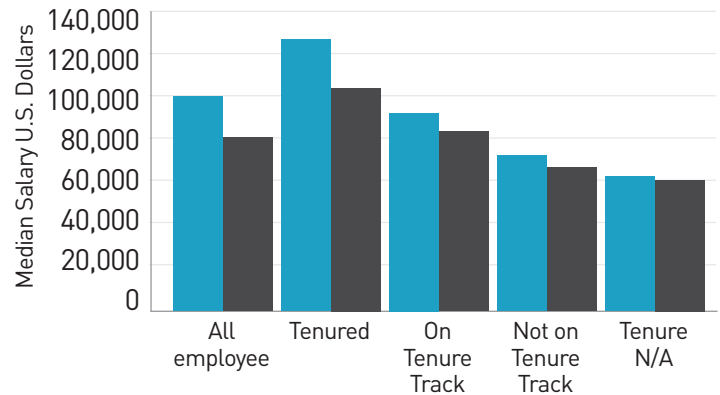

Female PhD Employment and Salary in 2019

Males dominate the life science workforce, except at other educational institutions

At four-year educational institutions, there are fewer female PhDs in life sciences across faculty ranks and salaries are less compared to males.

Full time employed female PhD life scientists' median salary is less than males across all racial and ethnic backgrounds, and more female doctorate recipients are not employed or seeking work than males.