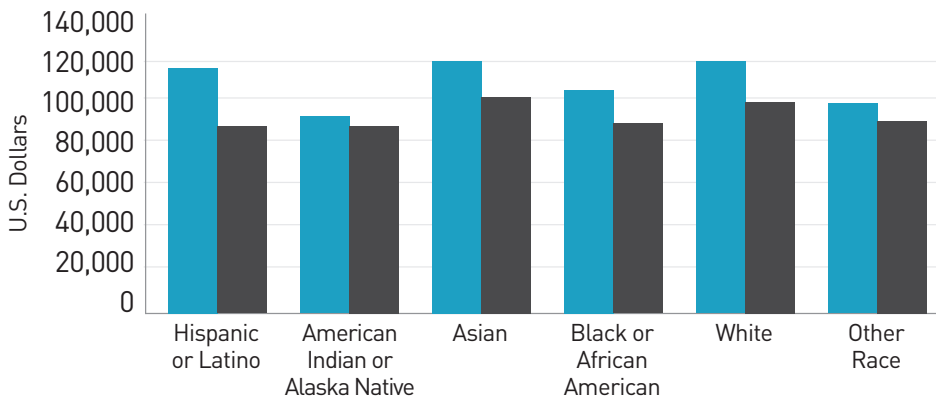

Median Salary