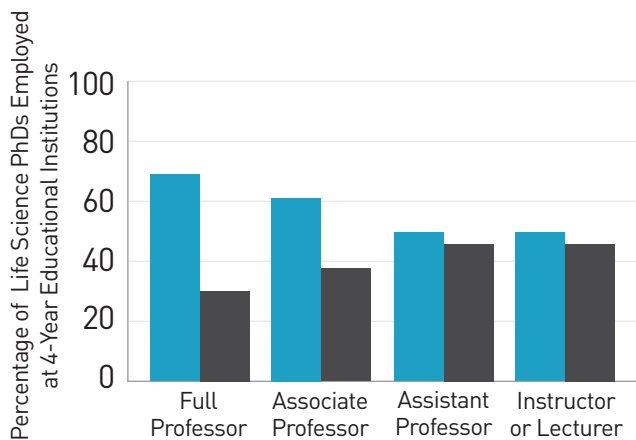

Female PhD Employment and Salary in 2019

Males dominate the life science workforce, except at other educational institutions

At four-year educational institutions, there are fewer female PhDs in life sciences across faculty ranks and salaries are less compared to males.

Full time employed female PhD life scientists' median salary is less than males across all racial and ethnic backgrounds, and more female doctorate recipients are not employed or seeking work than males.