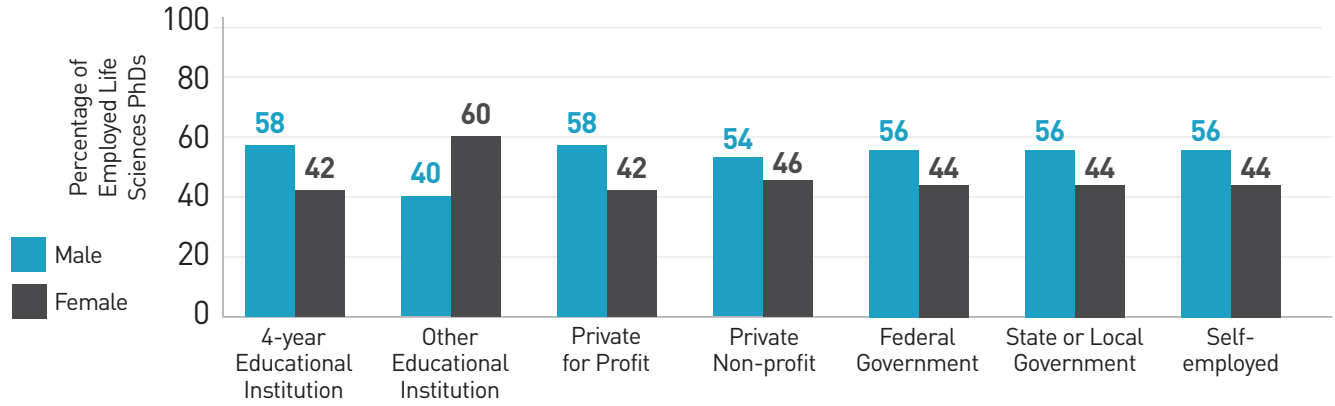

Female PhD Employment and Salary in 2019

Males dominate the life science workforce, except at other educational institutions

At four-year educational institutions, there are fewer female PhDs in life sciences across faculty ranks and salaries are less compared to males.

Full time employed female PhD life scientists' median salary is less than males across all racial and ethnic backgrounds, and more female doctorate recipients are not employed or seeking work than males.