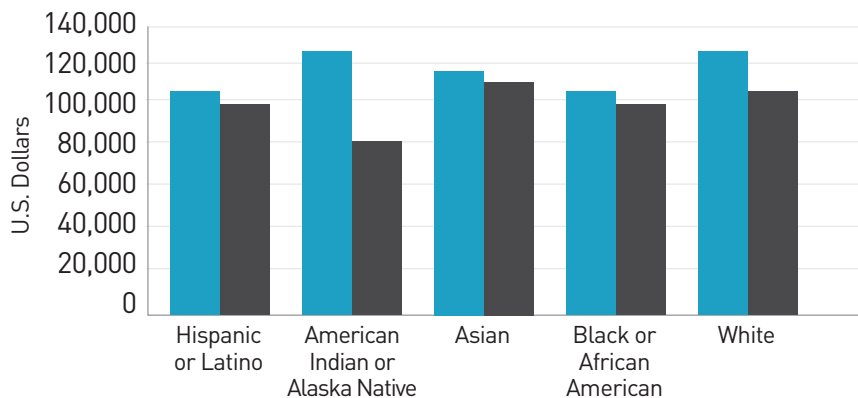

Median Salary