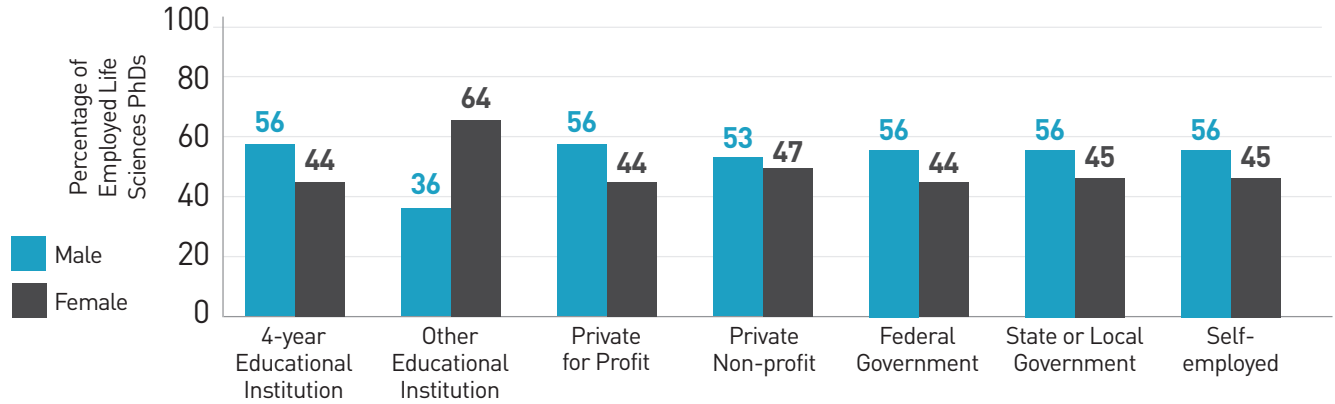

Female Life Sciences PhD Employment and Salary in 2021

Males dominate the life sciences workforce, except at other educational institutions

At four-year educational institutions, there are fewer female life sciences PhDs in senior faculty ranks, and tenured and tenure track salaries are higher for males.

Full time employed female PhD life scientists' median salary is less than males across all racial and ethnic backgrounds, and more female life sciences doctorate recipients are not employed or seeking work than males.