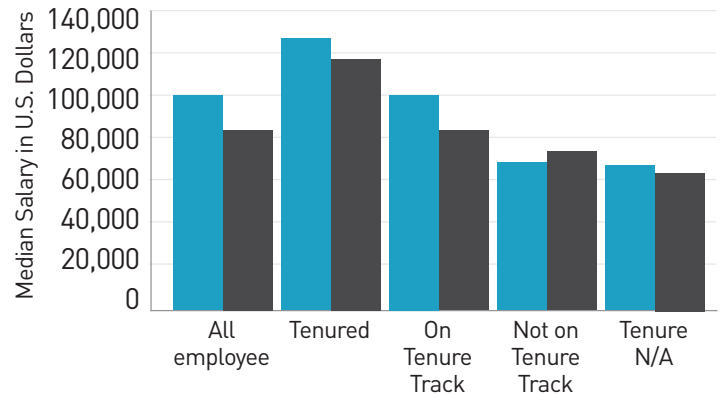

Female Life Sciences PhD Employment and Salary in 2021

Males dominate the life sciences workforce, except at other educational institutions

At four-year educational institutions, there are fewer female life sciences PhDs in senior faculty ranks, and tenured and tenure track salaries are higher for males.

Full time employed female PhD life scientists' median salary is less than males across all racial and ethnic backgrounds, and more female life sciences doctorate recipients are not employed or seeking work than males.