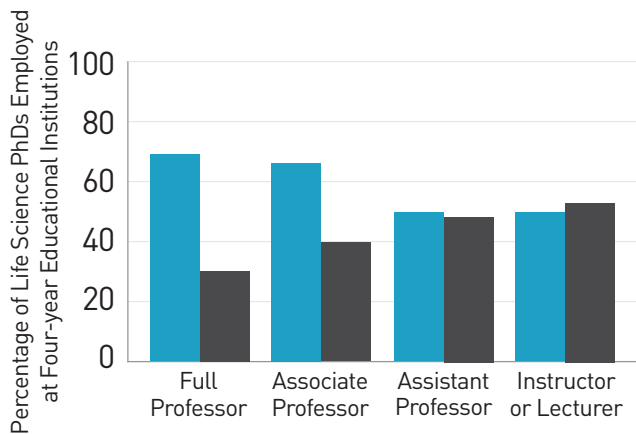

Female Life Sciences PhD Employment and Salary in 2021

Males dominate the life sciences workforce, except at other educational institutions

At four-year educational institutions, there are fewer female life sciences PhDs in senior faculty ranks, and tenured and tenure track salaries are higher for males.

Full time employed female PhD life scientists' median salary is less than males across all racial and ethnic backgrounds, and more female life sciences doctorate recipients are not employed or seeking work than males.